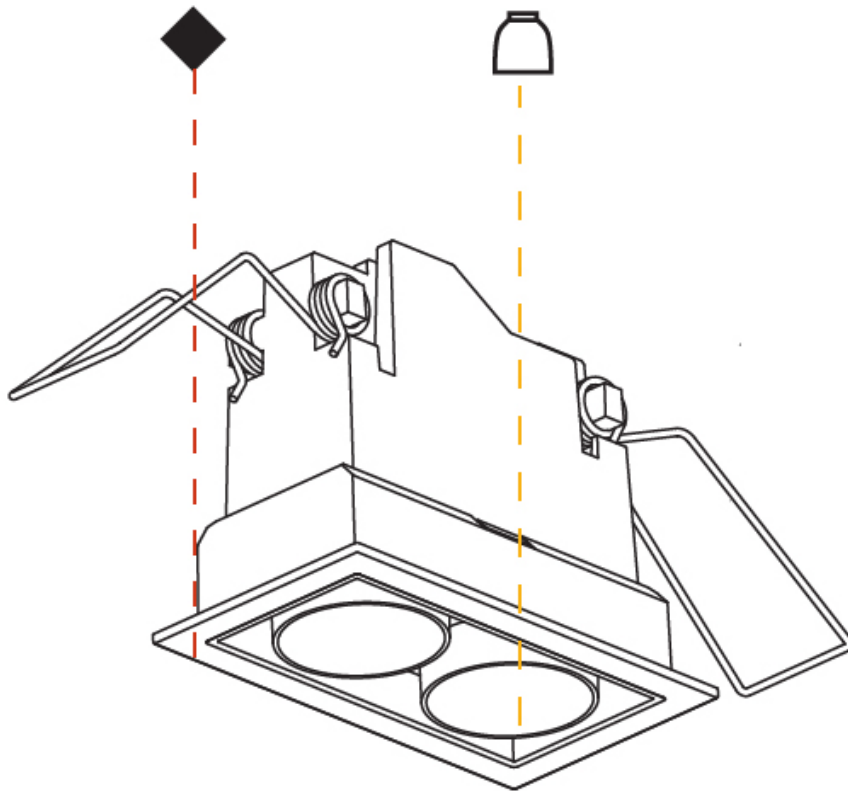

MAGIQ 2 CELL MICRO-DOT RECESSED

A35784-

PROJECT	_____
TYPE	_____
SPECIFIER	_____
QUANTITY	_____
DATE	_____