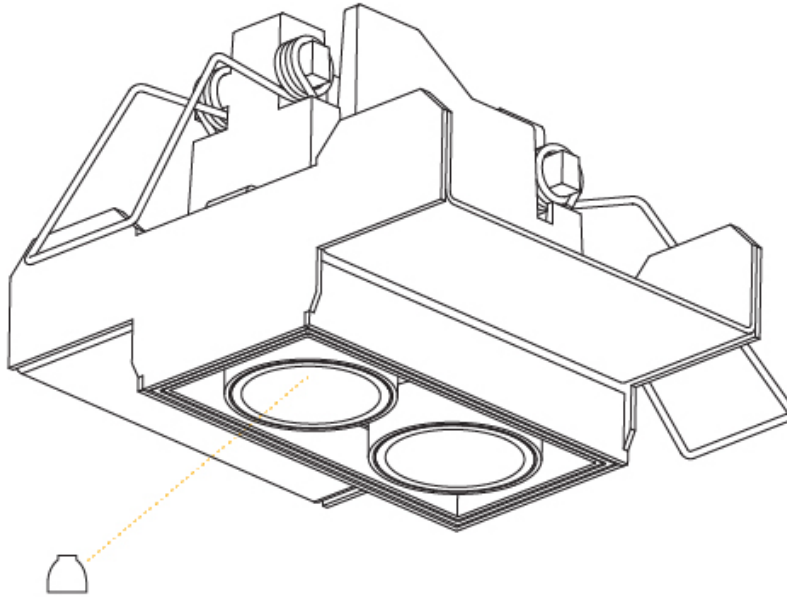

OPTICAL

Optic°: 22 / 38
 Upon Request: Special Beam Angles

RATINGS AND CERTIFICATIONS

Certified By: CSA Certified to UL and CSA Standards
 IP rating: IP44

MAGIQ 2 CELL MICRO-DOT TRIMLESS

A35780-

PROJECT	_____
TYPE	_____
SPECIFIER	_____
QUANTITY	_____
DATE	_____